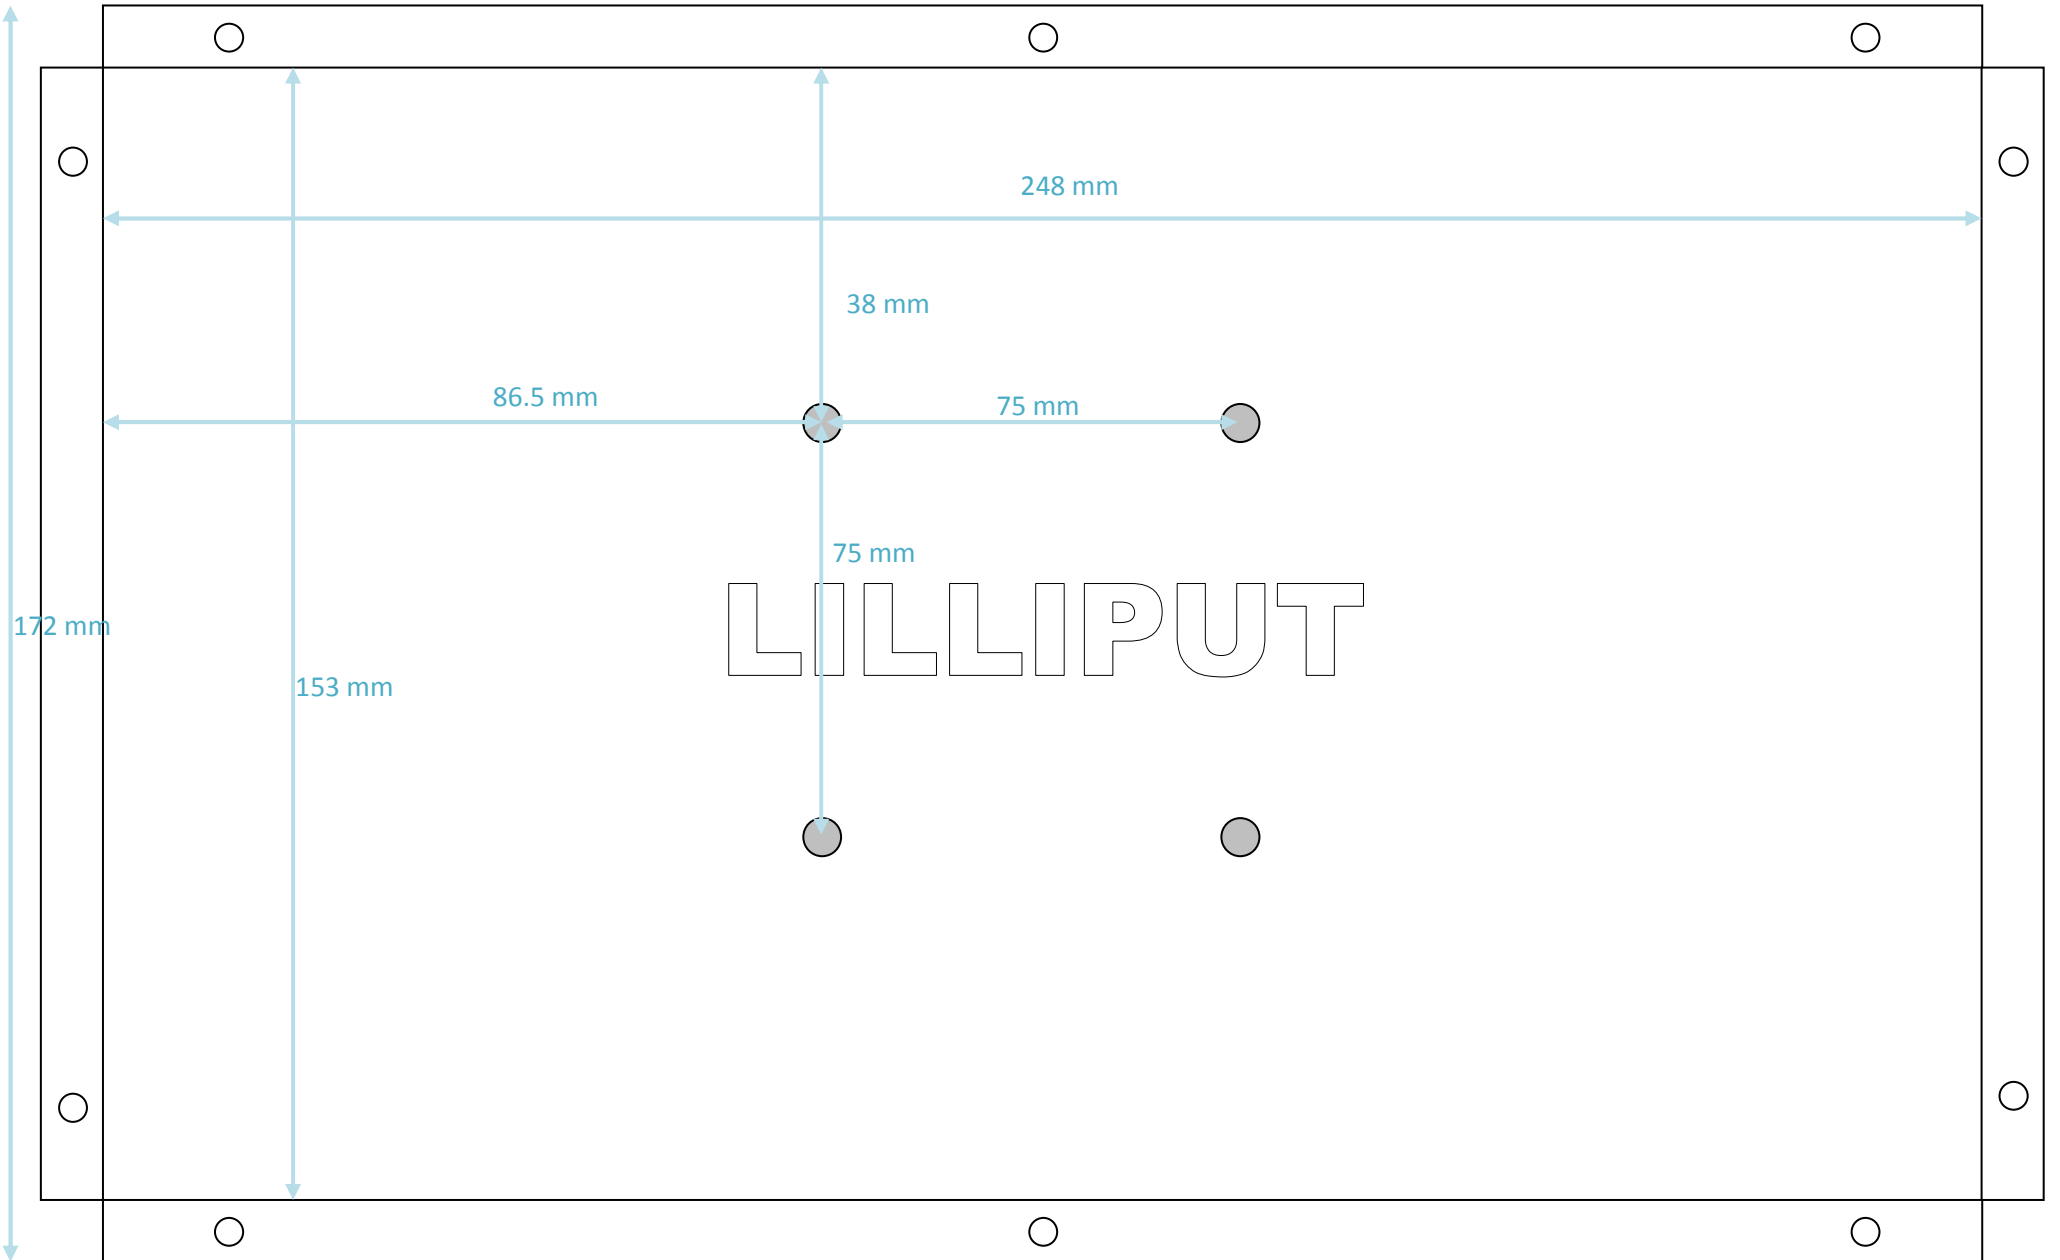

267.5 mm

38 mm

248 mm

86.5 mm

75 mm

75 mm

172 mm

153 mm

LILLIPUT

Mat Thickness:

1.2mm